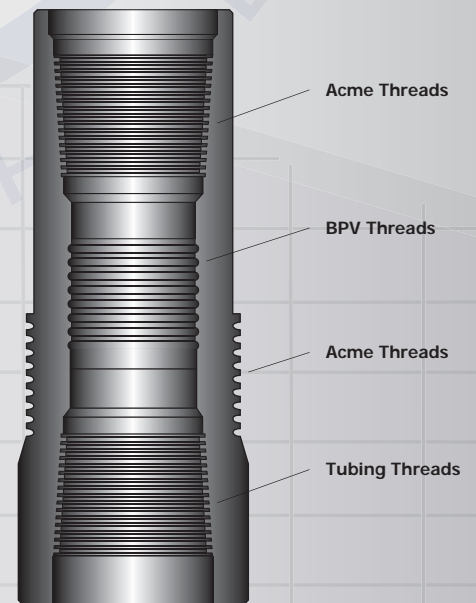

BO-2 Tubing Coupler and Adapter with TC-1W Wrap-Around Hanger

Product Information

- Complete Assembly
- Easy Installation
- Economical Design
- Course Acme Threads
- Lift Threads for Lowering
- No Special Tools Required
- Adapter Connections in Many Sizes
- Test Port on Adapter
- Reliable Compression Seal

BO-2
Adapter

TC-1W
Wrap-Around
Hanger

BO-2 Coupling