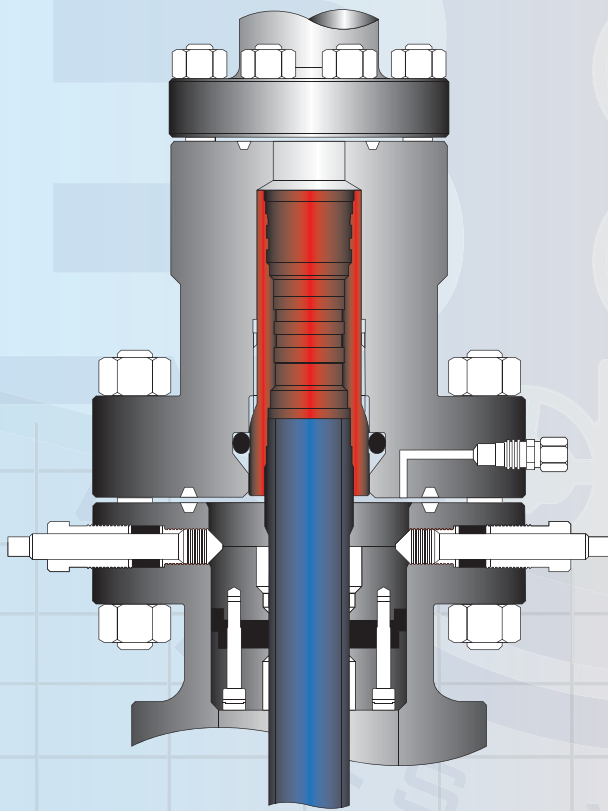

BO-2 Tubing Coupler and Adapter with TC-1W Wrap-Around Hanger

Product Information

- Complete Assembly
- Easy Installation
- Economical Design
- Course Acme Threads
- Lift Threads for Lowering
- No Special Tools Required
- Adapter Connections in Many Sizes
- Test Port on Adapter
- Reliable Compression Seal

BO-2
Adapter

TC-1W
Wrap-Around
Hanger

BO-2 Coupling