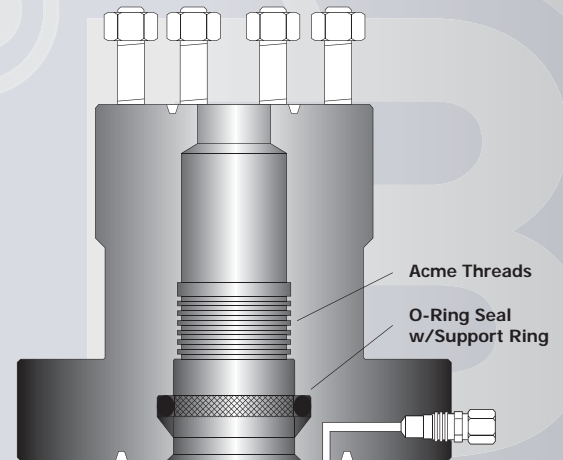

BO-2 Tubing Coupler and Adapter with TC-1W Wrap-Around Hanger

Product Information

- Complete Assembly
- Easy Installation
- Economical Design
- Course Acme Threads
- Lift Threads for Lowering
- No Special Tools Required
- Adapter Connections in Many Sizes
- Test Port on Adapter
- Reliable Compression Seal

BO-2
Adapter

TC-1W
Wrap-Around
Hanger

BO-2 Coupling