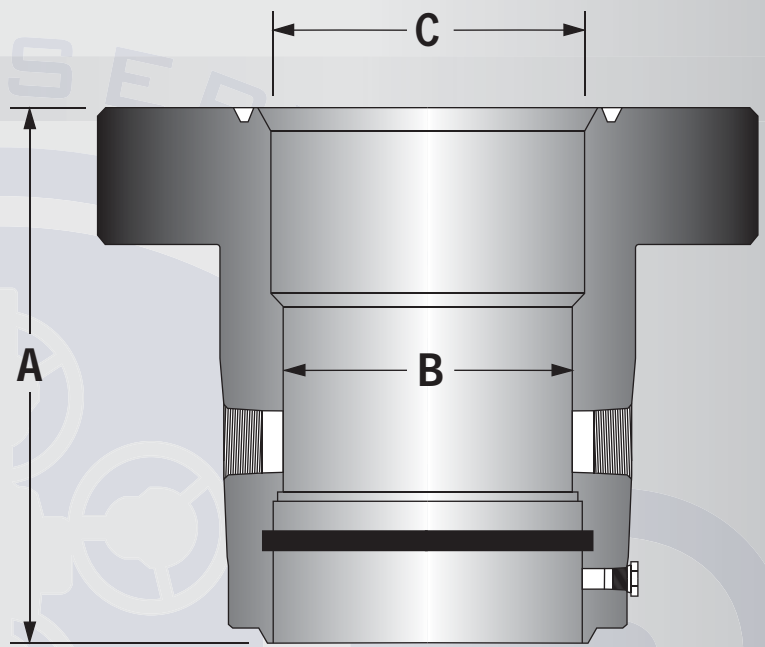

## Product Information

- Versatile Straight-Bore Design
- Accepts a Wide Variety of Casing Hangers
- B-29-BP has 2 Additional Lockscrews for Bowl Protection
- B-29-L Allows use of Lockscrews to Retain Hangers
- B-29-L has a Slightly Deeper Bowl
- All Lockscrews Provided
- 45° Landing Shoulder
- 3 Different Types of Outlets
- Wide Range of Compatibility
- Multiple Bottom Connections
- Landing Bases Available