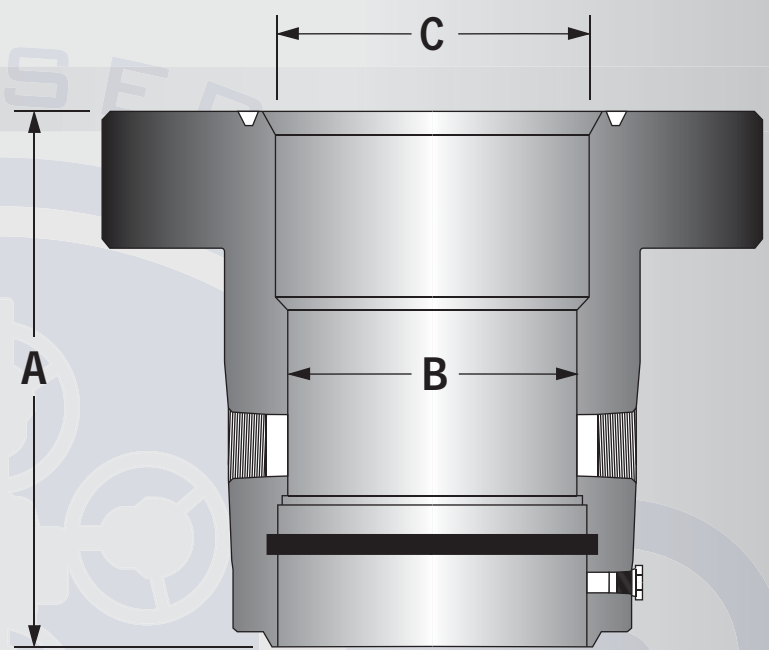

BB-22 CASING HEADS

Product Information

- Versatile Straight-Bore Design
- Accepts a Wide Variety of Casing Hangers
- BB-22-BP has 2 Additional Lockscrews for Bowl Protection
- BB-22-L Allows use of Lockscrews to Retain Hangers
- All Lockscrews Provided
- 45° Landing Shoulder
- 3 Different Types of Outlets
- Wide Range of Compatibility
- Multiple Bottom Connections
- Landing Bases Available