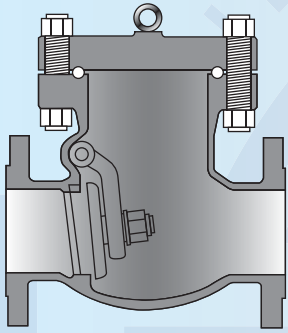

Valves

Carbon & Stainless Bolted Cover Check Valves

Class 150

Valve Size	A (RF)	B (RTJ)	C (BW)	D (BW)	Weight (RF)	Weight (RF)
2"	8.0"	5.8"	8.0"	--	35.2 lbs	26.4 lbs
2-1/2"	8.5"	6.4"	8.5"	--	48.5 lbs	33.0 lbs
3"	9.5"	6.9"	9.5"	--	66.1 lbs	46.3 lbs
4"	11.5"	8.3"	11.5"	--	97.0 lbs	57.3 lbs
6"	14.0"	11.3"	14.0"	--	172.0 lbs	136.7 lbs
8"	19.5"	13.6"	19.5"	--	260.2 lbs	200.7 lbs
10"	24.5"	16.7"	24.5"	--	520.4 lbs	449.8 lbs
12"	27.5"	19.5"	27.5"	--	757.8 lbs	645.5 lbs
14"	31.0"	23.8"	31.0"	--	929.7 lbs	775.5 lbs

Class 900

Valve Size	A (RF)	B (RTJ)	C (BW)	D (BW)	Weight (RF)	Weight (RF)
2"	14.5"	14.62"	14.5"	13.1"	154.4 lbs	110.3 lbs
2-1/2"	16.5"	16.62"	16.5"	13.7"	242.6 lbs	191.8 lbs
3"	15.0"	15.12"	15.0"	12.6"	242.6 lbs	187.4 lbs
4"	18.0"	18.12"	18.0"	16.7"	471.4 lbs	383.3 lbs
6"	24.0"	24.12"	24.0"	18.9"	837.9 lbs	661.5 lbs
8"	29.0"	29.12"	29.0"	22.2"	1374.7 lbs	1088.3 lbs
10"	33.0"	33.12"	33.0"	28.3"	2535.8 lbs	2094.8 lbs
12"	38.0"	38.12"	38.0"	30.7"	3197.3 lbs	2602.0 lbs
14"	40.5"	40.88"	40.5"	31.8"	3858.8 lbs	3197.3 lbs

Class 300

Valve Size	A (RF)	B (RTJ)	C (BW)	D (BW)	Weight (RF)	Weight (RF)
2"	10.5"	11.12"	10.5"	6.4"	52.9 lbs	46.3 lbs
2-1/2"	11.5"	12.12"	11.5"	7.1"	81.5 lbs	77.1 lbs
3"	12.5"	13.12"	12.5"	7.8"	99.1 lbs	77.1 lbs
4"	14.0"	14.62"	14.0"	8.7"	149.8 lbs	112.4 lbs
6"	17.5"	18.12"	17.5"	12.8"	301.8 lbs	242.3 lbs
8"	21.0"	21.62"	21.0"	14.5"	485.1 lbs	401.3 lbs
10"	24.5"	25.12"	24.5"	18.6"	595.4 lbs	463.1 lbs
12"	28.0"	28.62"	28.0"	20.9"	1091.5 lbs	1014.3 lbs
14"	33.0"	33.62"	33.0"	22.8"	1498.0 lbs	1156.6 lbs