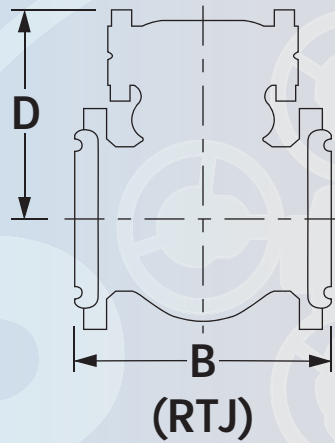

Valves

Carbon & Stainless Bolted Cover Check Valves

Class 150

Valve Size	A (RF)	B (RTJ)	C (BW)	D (BW)	Weight (RF)	Weight (RF)
2"	8.0"	5.8"	8.0"	--	35.2 lbs	26.4 lbs
2-1/2"	8.5"	6.4"	8.5"	--	48.5 lbs	33.0 lbs
3"	9.5"	6.9"	9.5"	--	66.1 lbs	46.3 lbs
4"	11.5"	8.3"	11.5"	--	97.0 lbs	57.3 lbs
6"	14.0"	11.3"	14.0"	--	172.0 lbs	136.7 lbs
8"	19.5"	13.6"	19.5"	--	260.2 lbs	200.7 lbs
10"	24.5"	16.7"	24.5"	--	520.4 lbs	449.8 lbs
12"	27.5"	19.5"	27.5"	--	757.8 lbs	645.5 lbs
14"	31.0"	23.8"	31.0"	--	929.7 lbs	775.5 lbs

Class 900

Valve Size	A (RF)	B (RTJ)	C (BW)	D (BW)	Weight (RF)	Weight (RF)
2"	14.5"	14.62"	14.5"	13.1"	154.4 lbs	110.3 lbs
2-1/2"	16.5"	16.62"	16.5"	13.7"	242.6 lbs	191.8 lbs
3"	15.0"	15.12"	15.0"	12.6"	242.6 lbs	187.4 lbs
4"	18.0"	18.12"	18.0"	16.7"	471.4 lbs	383.3 lbs
6"	24.0"	24.12"	24.0"	18.9"	837.9 lbs	661.5 lbs
8"	29.0"	29.12"	29.0"	22.2"	1374.7 lbs	1088.3 lbs
10"	33.0"	33.12"	33.0"	28.3"	2535.8 lbs	2094.8 lbs
12"	38.0"	38.12"	38.0"	30.7"	3197.3 lbs	2602.0 lbs
14"	40.5"	40.88"	40.5"	31.8"	3858.8 lbs	3197.3 lbs

Class 300

Valve Size	A (RF)	B (RTJ)	C (BW)	D (BW)	Weight (RF)	Weight (RF)
2"	10.5"	11.12"	10.5"	6.4"	52.9 lbs	46.3 lbs
2-1/2"	11.5"	12.12"	11.5"	7.1"	81.5 lbs	77.1 lbs
3"	12.5"	13.12"	12.5"	7.8"	99.1 lbs	77.1 lbs
4"	14.0"	14.62"	14.0"	8.7"	149.8 lbs	112.4 lbs
6"	17.5"	18.12"	17.5"	12.8"	301.8 lbs	242.3 lbs
8"	21.0"	21.62"	21.0"	14.5"	485.1 lbs	401.3 lbs
10"	24.5"	25.12"	24.5"	18.6"	595.4 lbs	463.1 lbs
12"	28.0"	28.62"	28.0"	20.9"	1091.5 lbs	1014.3 lbs
14"	33.0"	33.62"	33.0"	22.8"	1498.0 lbs	1156.6 lbs