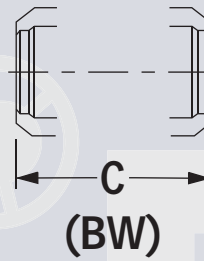

Valves

Carbon & Stainless Bolted Cover Check Valves

Class 150

Valve Size	A (RF)	B (RTJ)	C (BW)	D (BW)	Weight (RF)	Weight (RF)
2"	8.0"	5.8"	8.0"	--	35.2 lbs	26.4 lbs
2-1/2"	8.5"	6.4"	8.5"	--	48.5 lbs	33.0 lbs
3"	9.5"	6.9"	9.5"	--	66.1 lbs	46.3 lbs
4"	11.5"	8.3"	11.5"	--	97.0 lbs	57.3 lbs
6"	14.0"	11.3"	14.0"	--	172.0 lbs	136.7 lbs
8"	19.5"	13.6"	19.5"	--	260.2 lbs	200.7 lbs
10"	24.5"	16.7"	24.5"	--	520.4 lbs	449.8 lbs
12"	27.5"	19.5"	27.5"	--	757.8 lbs	645.5 lbs
14"	31.0"	23.8"	31.0"	--	929.7 lbs	775.5 lbs

Class 900

Valve Size	A (RF)	B (RTJ)	C (BW)	D (BW)	Weight (RF)	Weight (RF)
2"	14.5"	14.62"	14.5"	13.1"	154.4 lbs	110.3 lbs
2-1/2"	16.5"	16.62"	16.5"	13.7"	242.6 lbs	191.8 lbs
3"	15.0"	15.12"	15.0"	12.6"	242.6 lbs	187.4 lbs
4"	18.0"	18.12"	18.0"	16.7"	471.4 lbs	383.3 lbs
6"	24.0"	24.12"	24.0"	18.9"	837.9 lbs	661.5 lbs
8"	29.0"	29.12"	29.0"	22.2"	1374.7 lbs	1088.3 lbs
10"	33.0"	33.12"	33.0"	28.3"	2535.8 lbs	2094.8 lbs
12"	38.0"	38.12"	38.0"	30.7"	3197.3 lbs	2602.0 lbs
14"	40.5"	40.88"	40.5"	31.8"	3858.8 lbs	3197.3 lbs

Class 300

Valve Size	A (RF)	B (RTJ)	C (BW)	D (BW)	Weight (RF)	Weight (RF)
2"	10.5"	11.12"	10.5"	6.4"	52.9 lbs	46.3 lbs
2-1/2"	11.5"	12.12"	11.5"	7.1"	81.5 lbs	77.1 lbs
3"	12.5"	13.12"	12.5"	7.8"	99.1 lbs	77.1 lbs
4"	14.0"	14.62"	14.0"	8.7"	149.8 lbs	112.4 lbs
6"	17.5"	18.12"	17.5"	12.8"	301.8 lbs	242.3 lbs
8"	21.0"	21.62"	21.0"	14.5"	485.1 lbs	401.3 lbs
10"	24.5"	25.12"	24.5"	18.6"	595.4 lbs	463.1 lbs
12"	28.0"	28.62"	28.0"	20.9"	1091.5 lbs	1014.3 lbs
14"	33.0"	33.62"	33.0"	22.8"	1498.0 lbs	1156.6 lbs