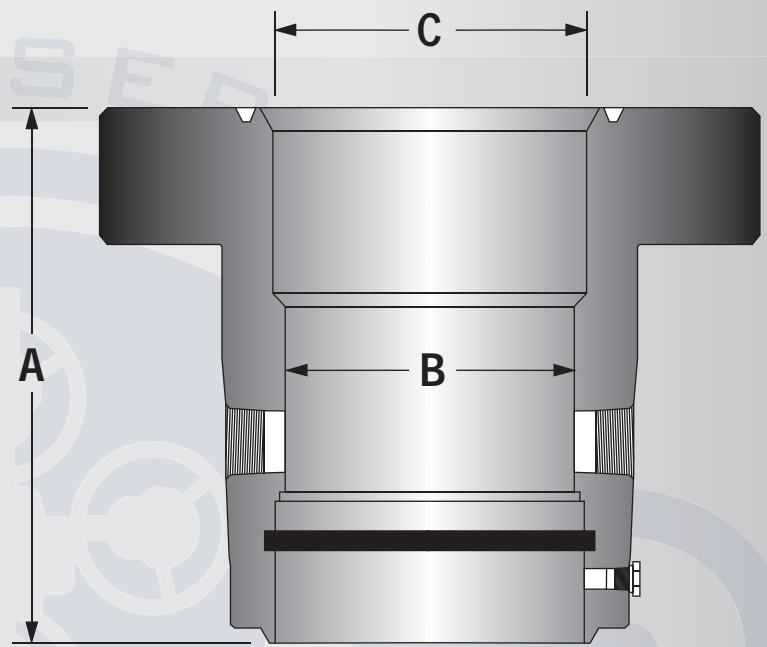

BB-29 CASING HEADS

Product Information

- Versatile Straight-Bore Design
- Accepts a Wide Variety of Casing Hangers
- BB-29-BP has 2 Additional Lockscrews for Bowl Protection
- BB-29-L Allows use of Lockscrews to Retain Hangers
- BB-29-L has a Slightly Deeper Bowl
- All Lockscrews Provided
- 45° Landing Shoulder
- 3 Different Types of Outlets
- Wide Range of Compatibility
- Multiple Bottom Connections
- Landing Bases Available