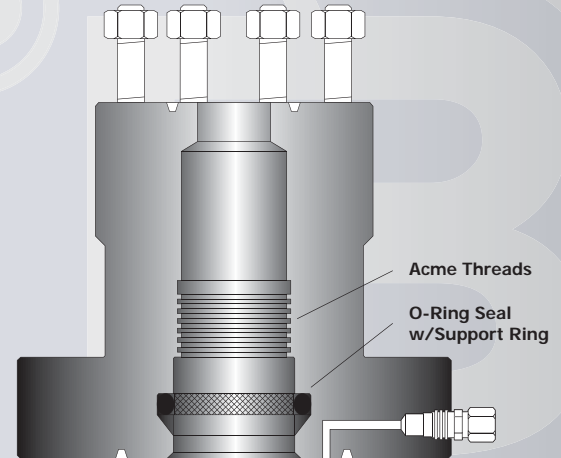

BB-02 Tubing Coupler and Adapter with BB-TC-1W Wrap-Around Hanger

Product Information

- Complete Assembly
- Easy Installation
- Economical Design
- Course Acme Threads
- Lift Threads for Lowering
- No Special Tools Required
- Adapter Connections in Many Sizes
- Test Port on Adapter
- Reliable Compression Seal

BB-02
Adapter

BB-TC-1W
Wrap-Around
Hanger

BB-02 Coupling