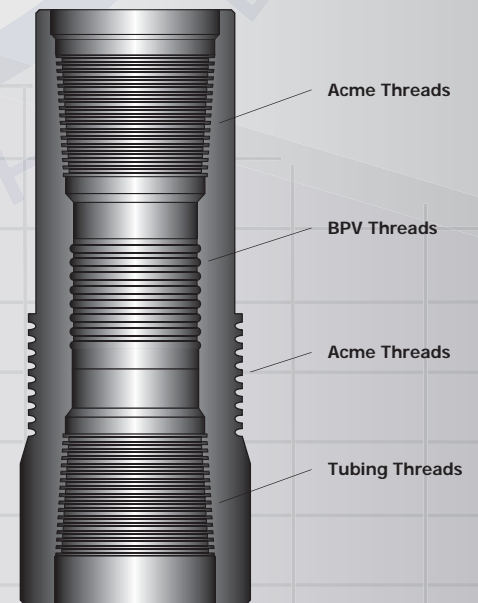

BB-02 Tubing Coupler and Adapter with BB-TC-1W Wrap-Around Hanger

Product Information

- Complete Assembly
- Easy Installation
- Economical Design
- Course Acme Threads
- Lift Threads for Lowering
- No Special Tools Required
- Adapter Connections in Many Sizes
- Test Port on Adapter
- Reliable Compression Seal

BB-02
Adapter

BB-TC-1W
Wrap-Around
Hanger

BB-02 Coupling