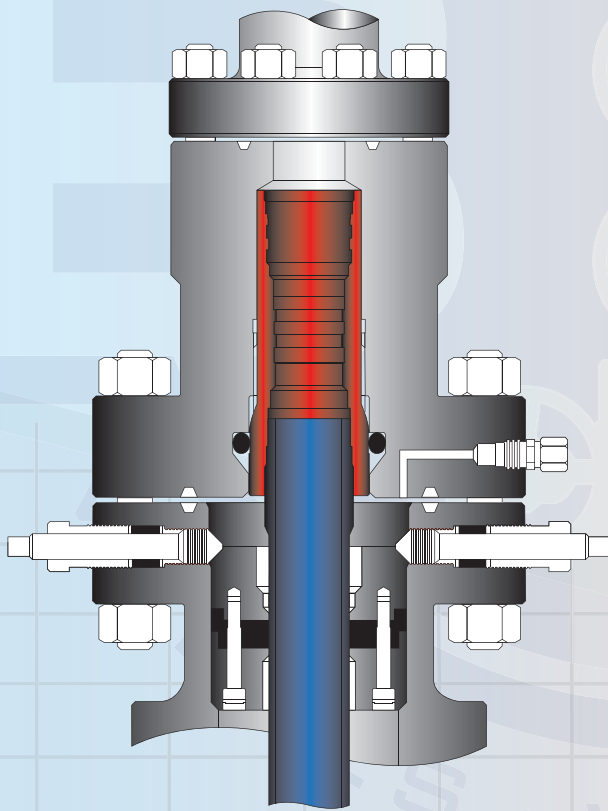

BB-02 Tubing Coupler and Adapter with BB-TC-1W Wrap-Around Hanger

Product Information

- Complete Assembly
- Easy Installation
- Economical Design
- Course Acme Threads
- Lift Threads for Lowering
- No Special Tools Required
- Adapter Connections in Many Sizes
- Test Port on Adapter
- Reliable Compression Seal

BB-02
Adapter

BB-TC-1W
Wrap-Around
Hanger

BB-02 Coupling